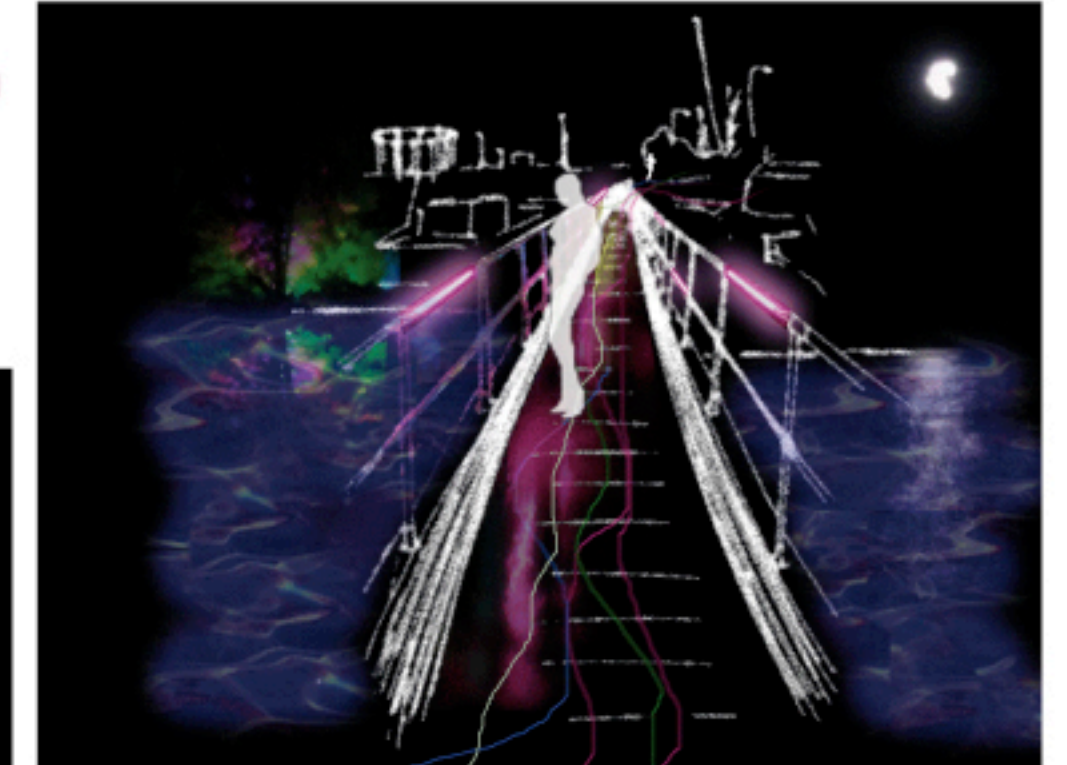

12 Granary St. Mooring Water Tower

9 Camley Street Bridge

8 Granary Street Mooring Projection Wall

6 St Pancras Lock

4 Trees in Camley Street Natural Park

2 Pontoon Walkway

# Light Trail on Regent's Canal By CREATMOSPHERE

22 – 25 April 2010  
from dusk - 11pm

[www.creatmosphere.com](http://www.creatmosphere.com)

With thanks to National Grid, British Waterways,  
Camley Park, Granary Street Mooring and Balfour Beatty