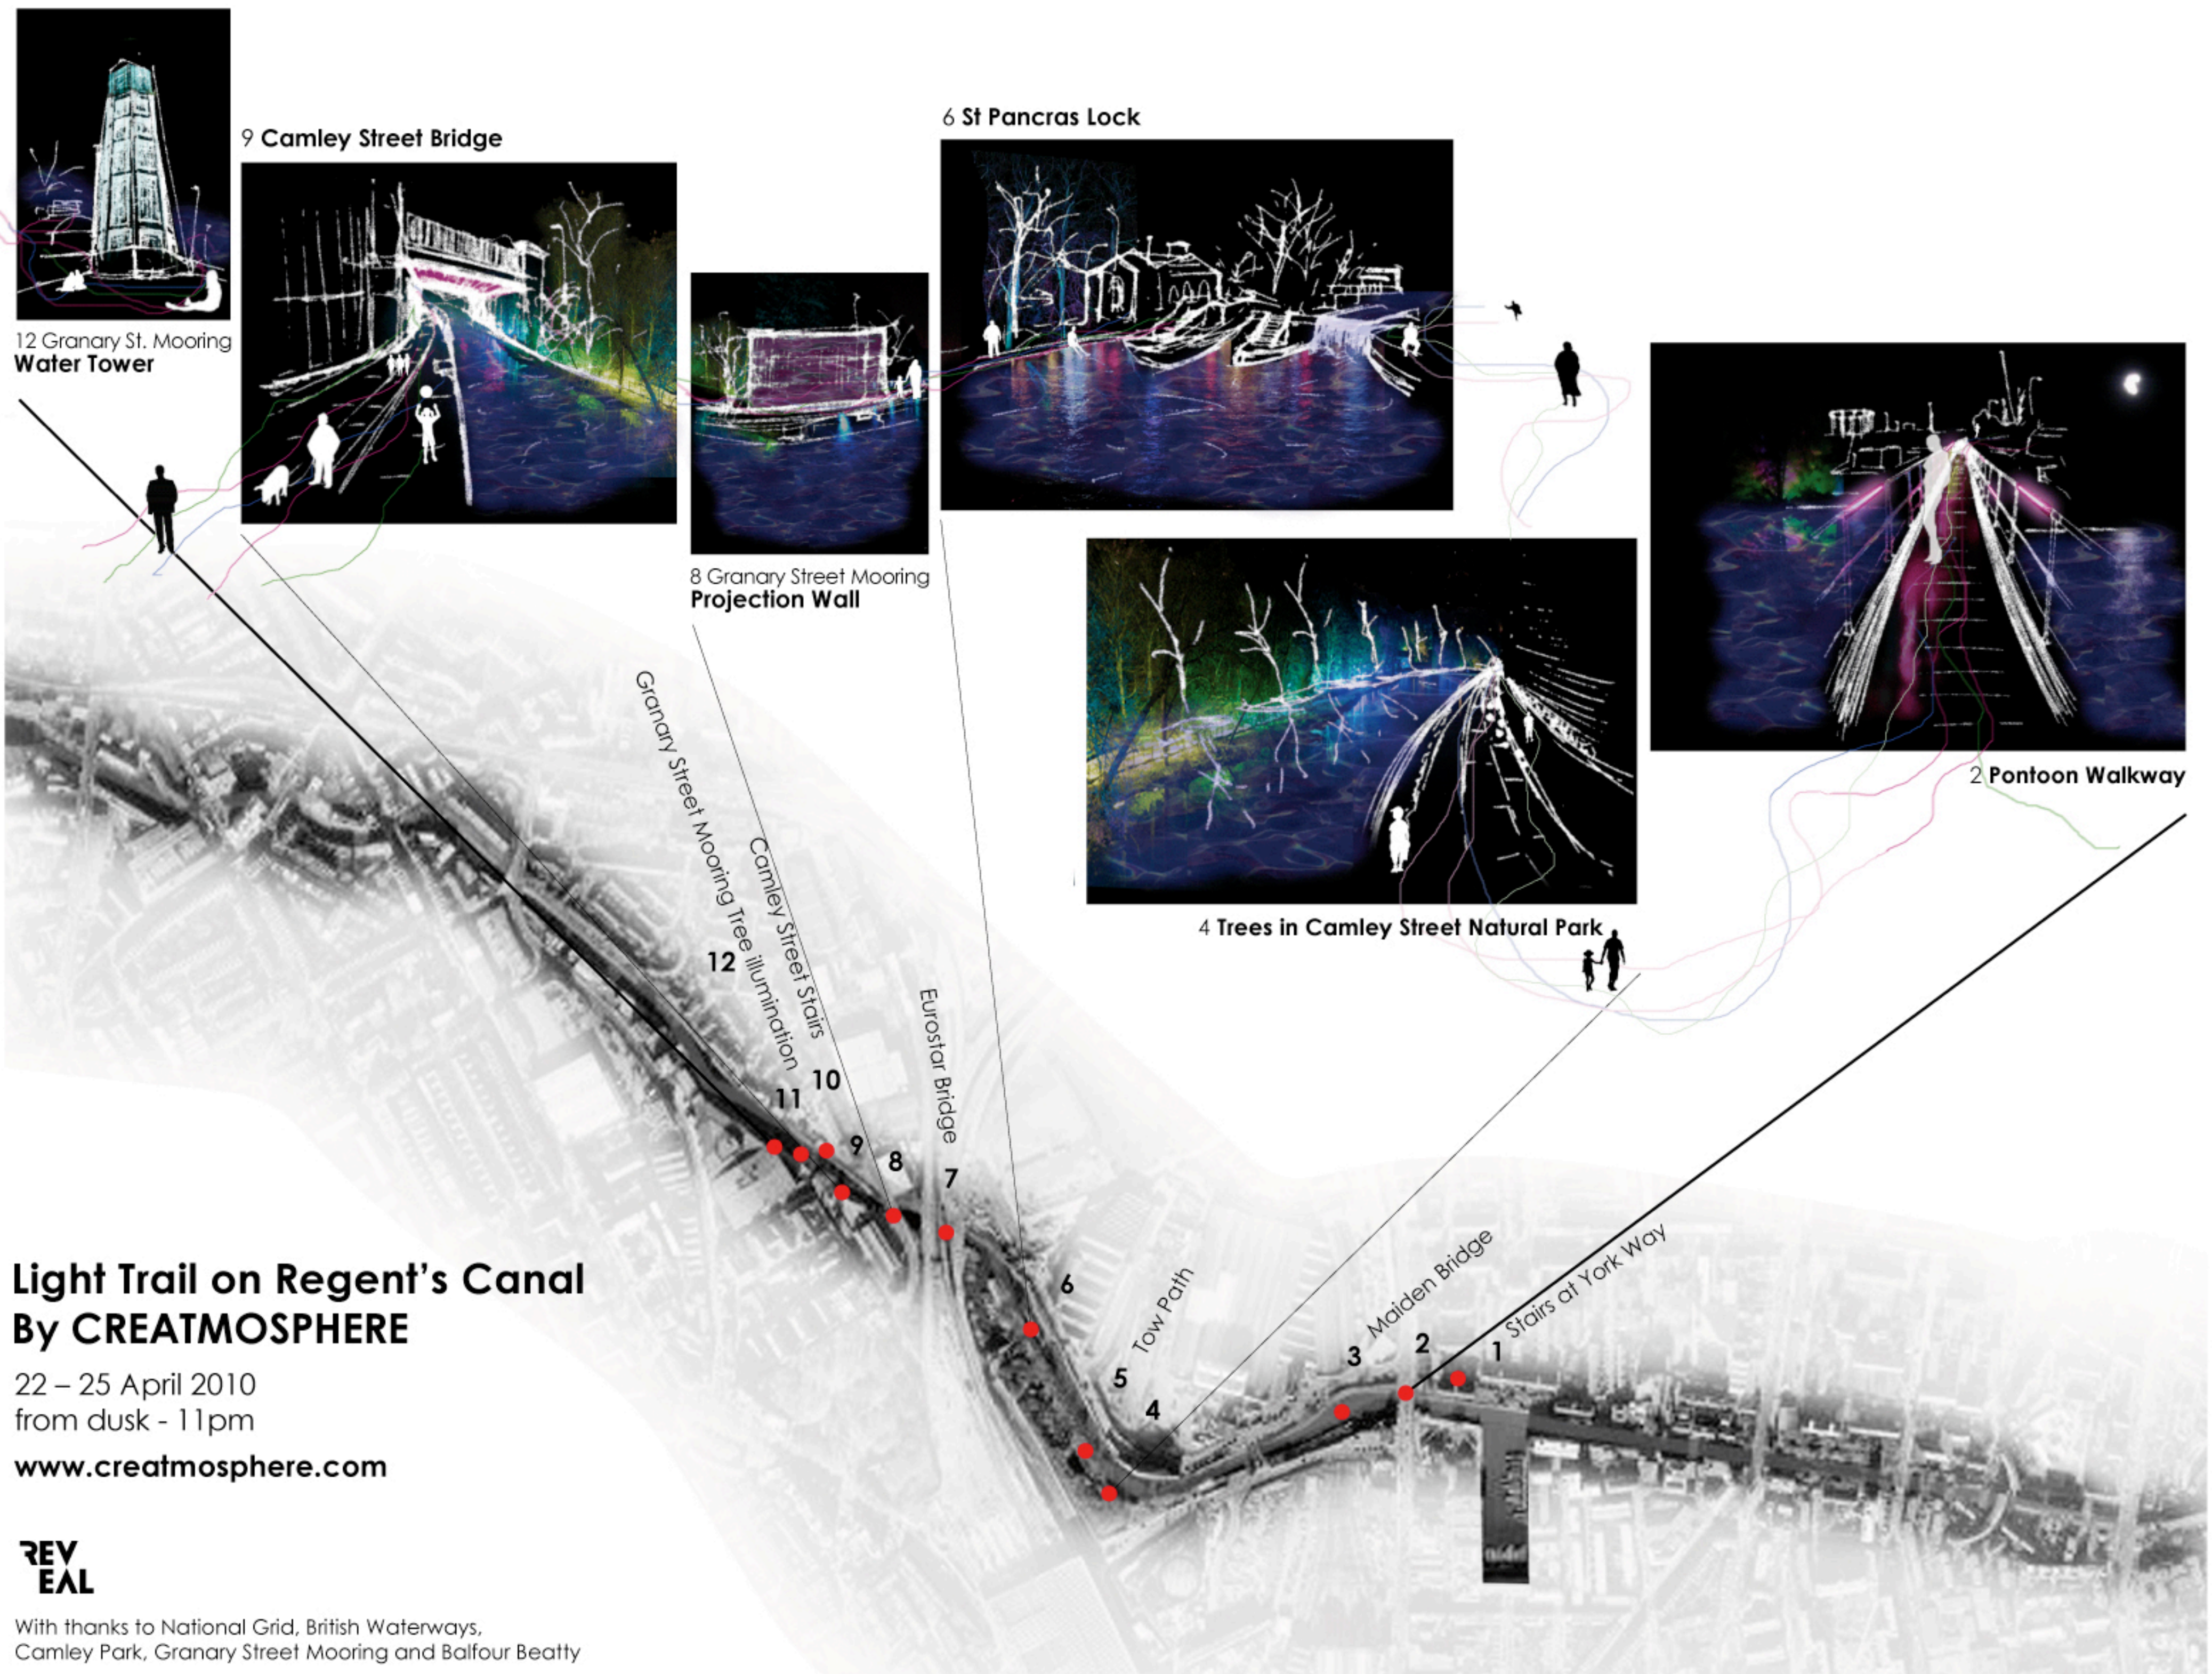

12 Granary St. Mooring Water Tower

9 Camley Street Bridge

8 Granary Street Mooring Projection Wall

6 St Pancras Lock

4 Trees in Camley Street Natural Park

2 Pontoon Walkway

# Light Trail on Regent's Canal By CREATMOSPHERE

22 – 25 April 2010  
from dusk - 11pm

[www.creatmosphere.com](http://www.creatmosphere.com)

With thanks to National Grid, British Waterways,  
Camley Park, Granary Street Mooring and Balfour Beatty