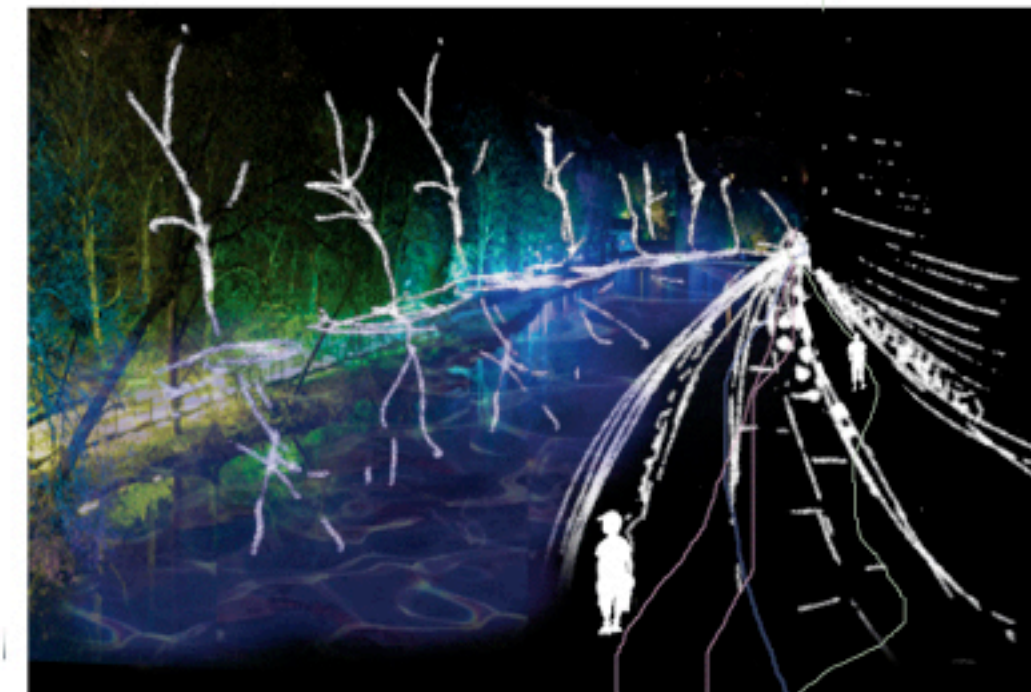

12 Granary St. Mooring Water Tower

9 Camley Street Bridge

8 Granary Street Mooring Projection Wall

6 St Pancras Lock

4 Trees in Camley Street Natural Park

2 Pontoon Walkway

# Light Trail on Regent's Canal By CREATMOSPHERE

22 – 25 April 2010  
from dusk - 11pm

[www.creatmosphere.com](http://www.creatmosphere.com)

With thanks to National Grid, British Waterways,  
Camley Park, Granary Street Mooring and Balfour Beatty