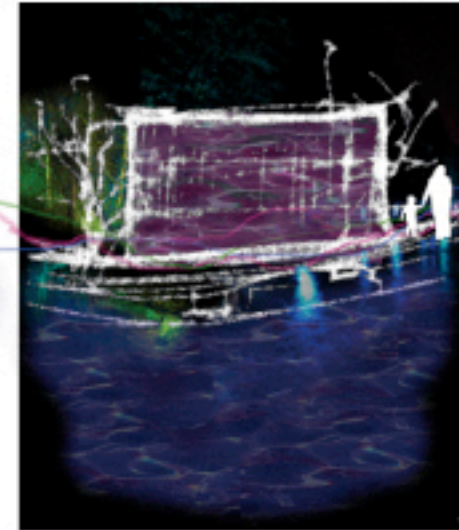

12 Granary St. Mooring Water Tower

9 Camley Street Bridge

8 Granary Street Mooring Projection Wall

6 St Pancras Lock

4 Trees in Camley Street Natural Park

2 Pontoon Walkway

# Light Trail on Regent's Canal By CREATMOSPHERE

22 – 25 April 2010  
from dusk - 11pm

[www.creatmosphere.com](http://www.creatmosphere.com)

With thanks to National Grid, British Waterways,  
Camley Park, Granary Street Mooring and Balfour Beatty