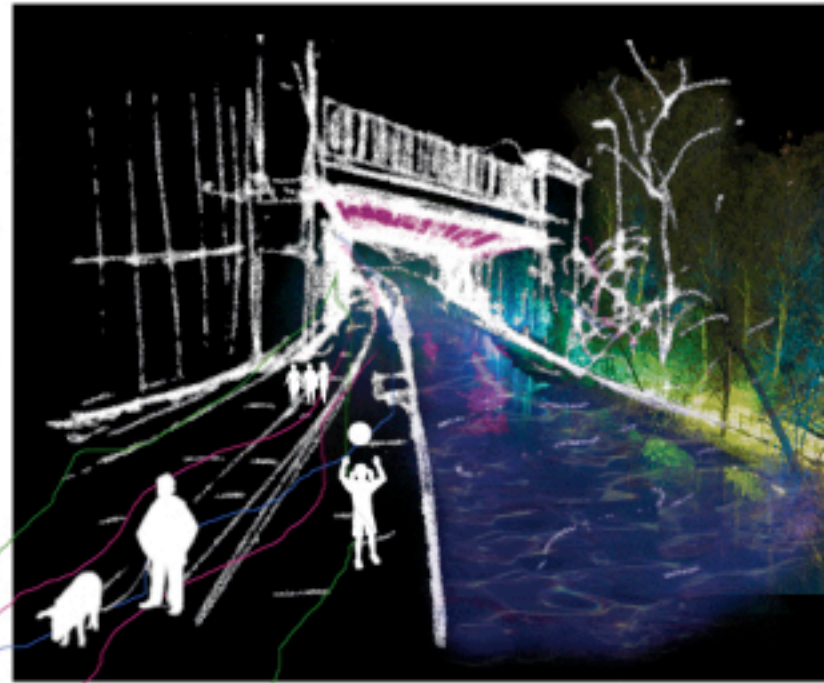

12 Granary St. Mooring Water Tower

9 Camley Street Bridge

8 Granary Street Mooring Projection Wall

6 St Pancras Lock

4 Trees in Camley Street Natural Park

2 Pontoon Walkway

# Light Trail on Regent's Canal By CREATMOSPHERE

22 – 25 April 2010  
from dusk - 11pm

[www.creatmosphere.com](http://www.creatmosphere.com)

With thanks to National Grid, British Waterways,  
Camley Park, Granary Street Mooring and Balfour Beatty